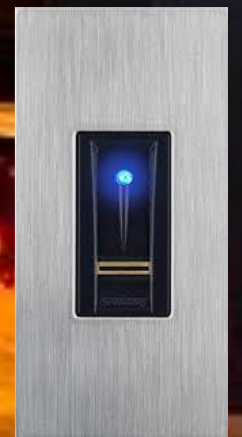

The customized production service allows you to create solutions with the use of electronic modules requested by the customer